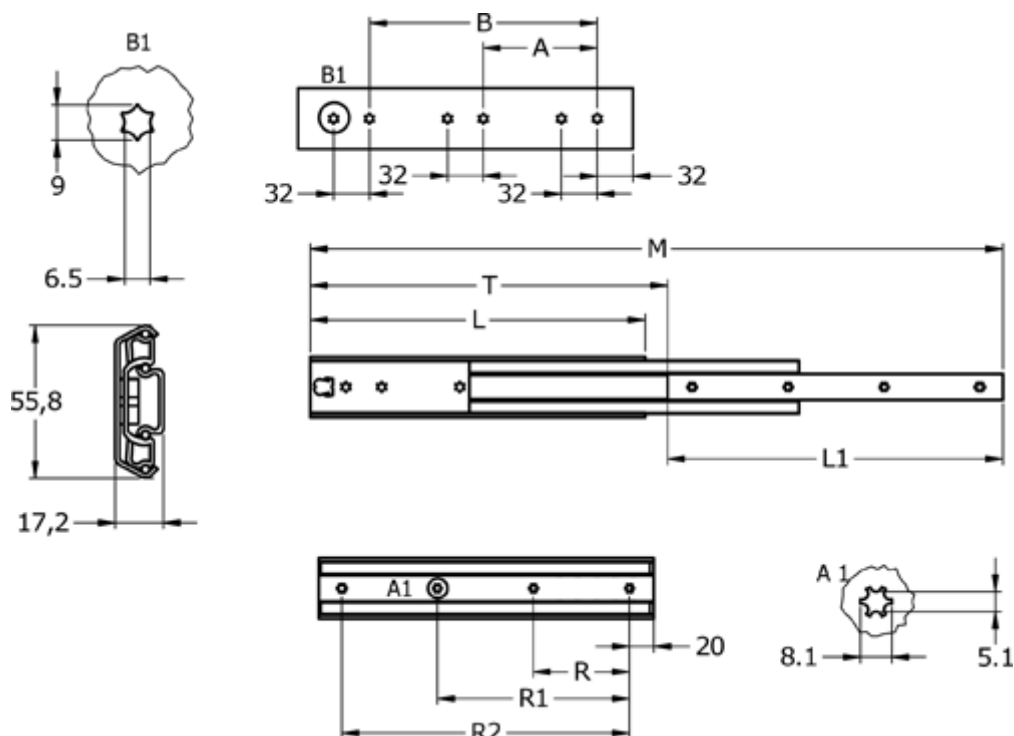

Data Sheet

Article number: 11112S29

Description: Thomas Regout Telescopic Slide 11112S28 ULF HD D, 3-piece
Length 700 mm / load cap. 129 kg / extension 750 mm

Measures

A	= 352	R2 = 754
B	= 640	T = 854
L	= 800	
L1	= 794	
Load capacity side mounted	= 121	
M	= 1648	
R	= 251	
R1	= 503	